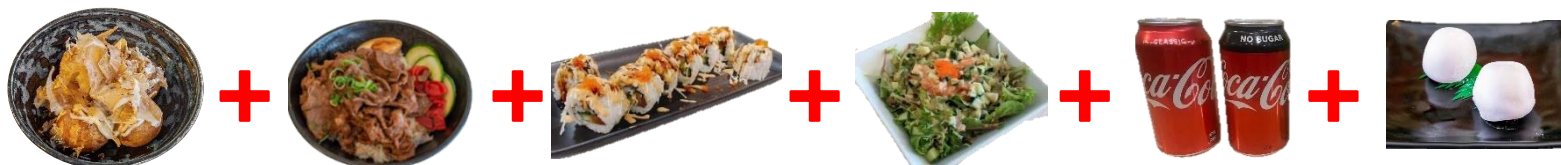

Minamoto Japanese Restaurant

4 people Set

(value up to $166.80)

4 Entrées + 4 Dons + 2 Sushi Rolls + 1 Salad + 4 Drinks + Dessert

Choice of Entrees: Edamame / Takoyaki (5pcs) / Miso Soup / Steamed Rice/
Wakame Salad / Spring Roll (4pcs)

Choice of Dons: Karaage Don *(Spicy karaage add $1) / Pork Katsu Don / Prawn Don
Teriyaki Beef Don / Teriyaki Chicken Don / Teriyaki Tofu Don
Curry Pork Katsu Don / Curry Chicken Don / Curry Tofu Don

*Optional Upgrade
Udon $2.5
Ramen $3.9
Eel Don $3.9

Choice of Sushi Rolls: Salmon Roll / Tuna Roll / Prawn Roll / California Roll

Choice of Salad: Salmon Salad / Prawn Salad / Karaage Salad / Tofu Salad

Choice of Drinks: Coke / Coke (No Sugar) / Sprite / Fanta / Hot green tea (Cup)

Dessert: 4pcs Daifuku (Chocolate / Vanilla / Green tea / Strawberry)

*Not Value in conjunction with any other offer or discounts
*Cash & Card payment only