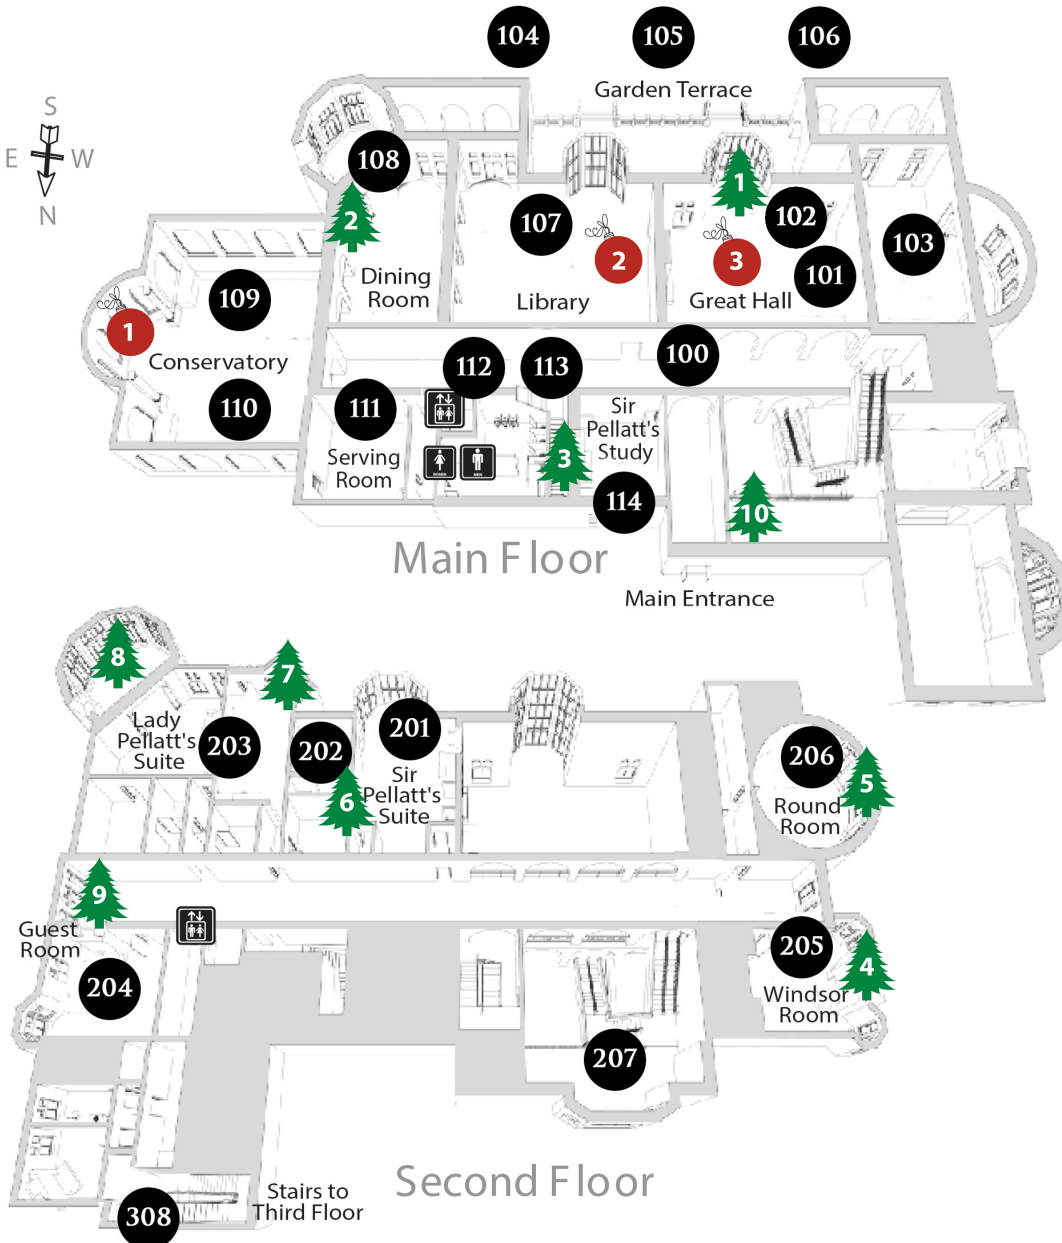

8

Lady Mary's Solarium
 Carlos Lazaga

9

2nd Floor Hallway – Alyssia Maiorano, Isabelle Segui & Tessa Girotti, Casa Loma's Curatorial Staff

10

Mezzanine – Friends of Orphans Canada

11

Santa's Workshop – Casa Loma's Decor Team

Be sure to visit Santa's Workshop for photos with Santa Claus. Along the way stop for some festive Arts and Crafts!

ACCESS TO STABLES THROUGH THE TUNNEL

CHRISTMAS AT THE CASTLE

CASALOMA